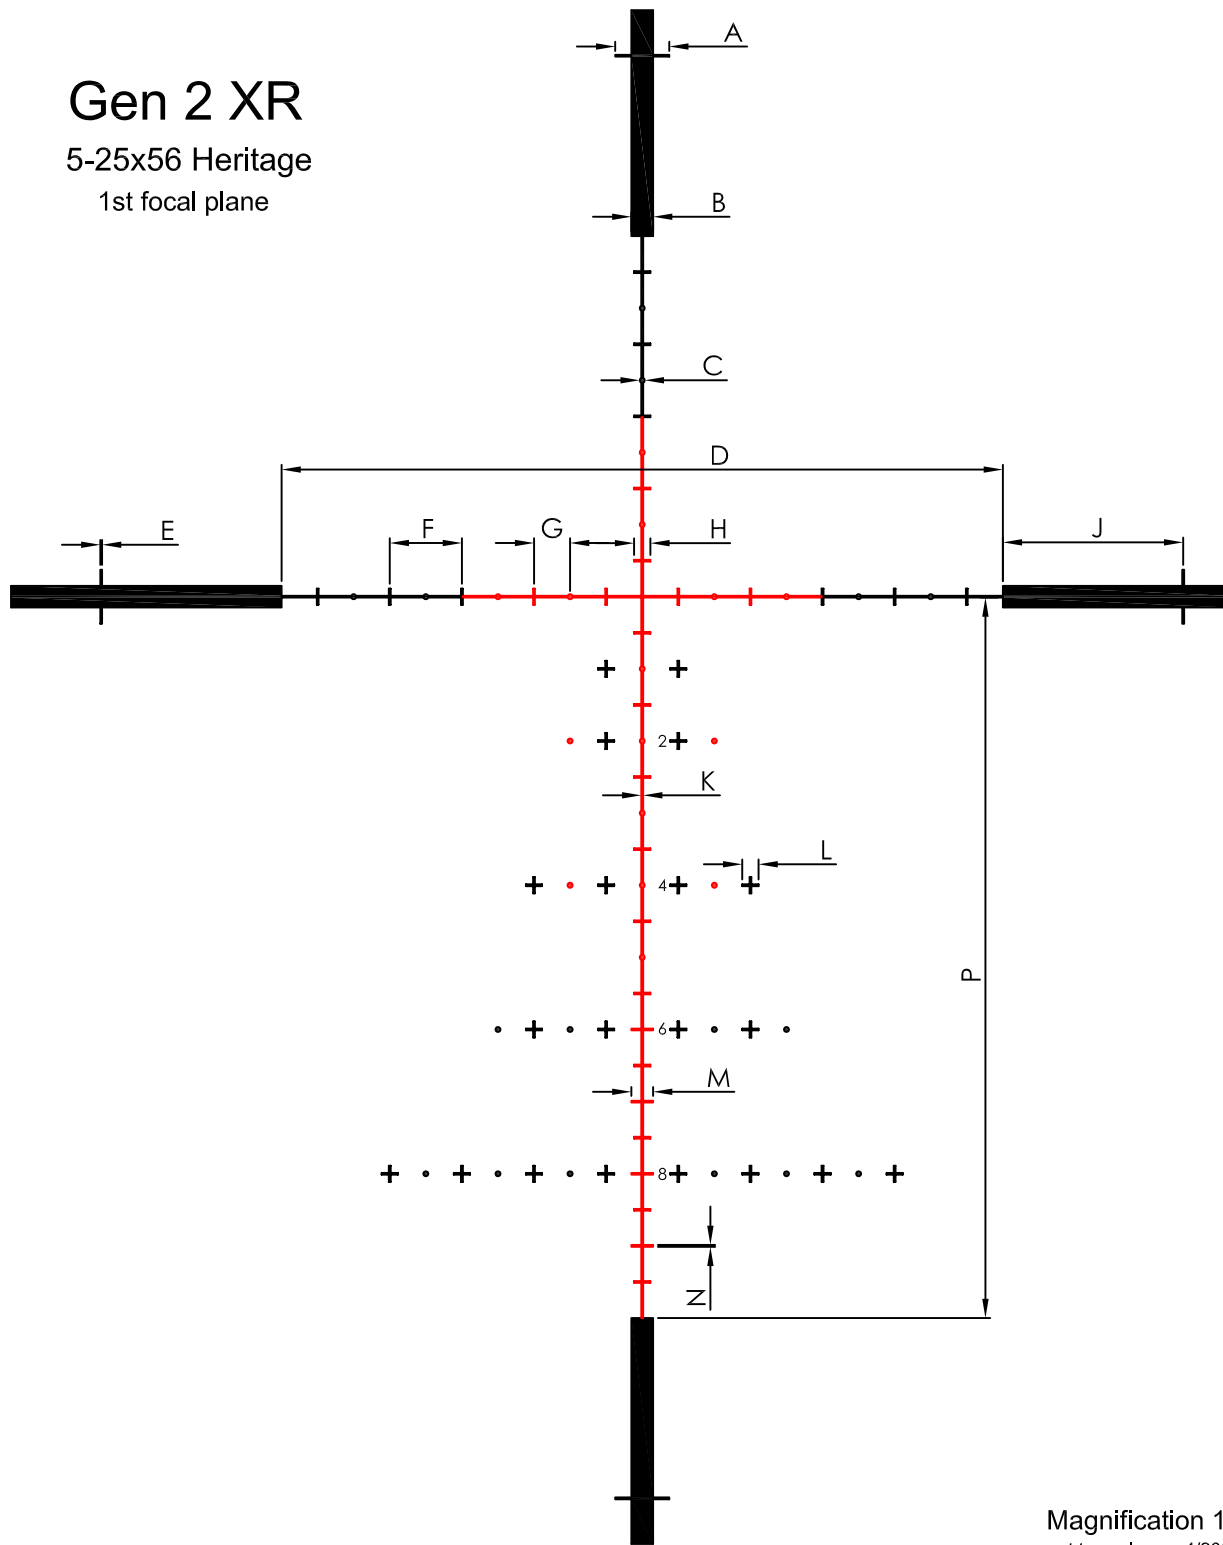

Gen 2 XR

5-25x56 Heritage

1st focal plane

Magnification 15x
not to scale 4/2009

Units	A	B	C	D	E	F	G	H	J	K	L	M	N	P
mrاد	0.75	0.30	0.10	10	0.025	1.0	0.5	0.2	2.5	0.025	0.2	0.25	0.025	10
in/100yd	2.7	1.08	0.36	36	0.075	3.6	1.8	0.72	9	0.075	0.72	0.9	0.075	36
cm/100m	7.5	3.0	1.0	100	0.25	10	5	2	25	0.25	2	2.5	0.25	100