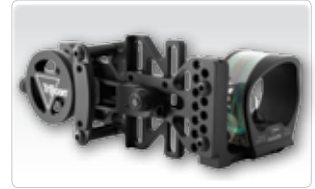

Trijicon AccuPin™ Bow Sight and AccuDial™ Mount

The Trijicon AccuPin brings brilliant aiming solutions to the bow. Featuring a triangular aiming tip and clear aiming pin it is the fastest and most accurate bow sight in the field.