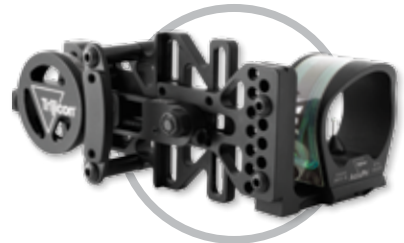

Trijicon AccuPin™ Bow Sight

Created by the world leaders in illuminated riflescopes, Trijicon now brings their brilliant aiming solutions to the archer. The Trijicon AccuPin™—a breakthrough in bow sight technology, design and engineering.

- ▼ The heart of Trijicon AccuPin's innovative design lies in its triangular aiming tip and clear aiming pin. With zero obstructions, this one-of-a-kind configuration creates an aiming point that actually points to your target instead of obscuring it and gives archers the most precise bow sight available.
- ▼ The AccuPin utilizes Trijicon's acclaimed dual-illumination system. This combination of fiber optics and tritium makes the AccuPin the brightest pin sight on the market and lets you acquire targets with complete confidence and without batteries.

- ▼ The Trijicon AccuDial™ mount—equipped with BowSync™ technology— features an infinitely variable transmission, that enables exact range adjustment and synchronization for any bow/arrow combination. Its laser etched dial makes on-the-fly adjustments quickly and accurately—without having to rely on a clumsy strip of tape. Together, the AccuPin and AccuDial form a refined system that stands as a benchmark for sight and mount integration.

The Trijicon AccuPin™ and its combination of fiber optic and tritium illumination are Pope & Young Legal.

Model BW50G-BL
Matte Black