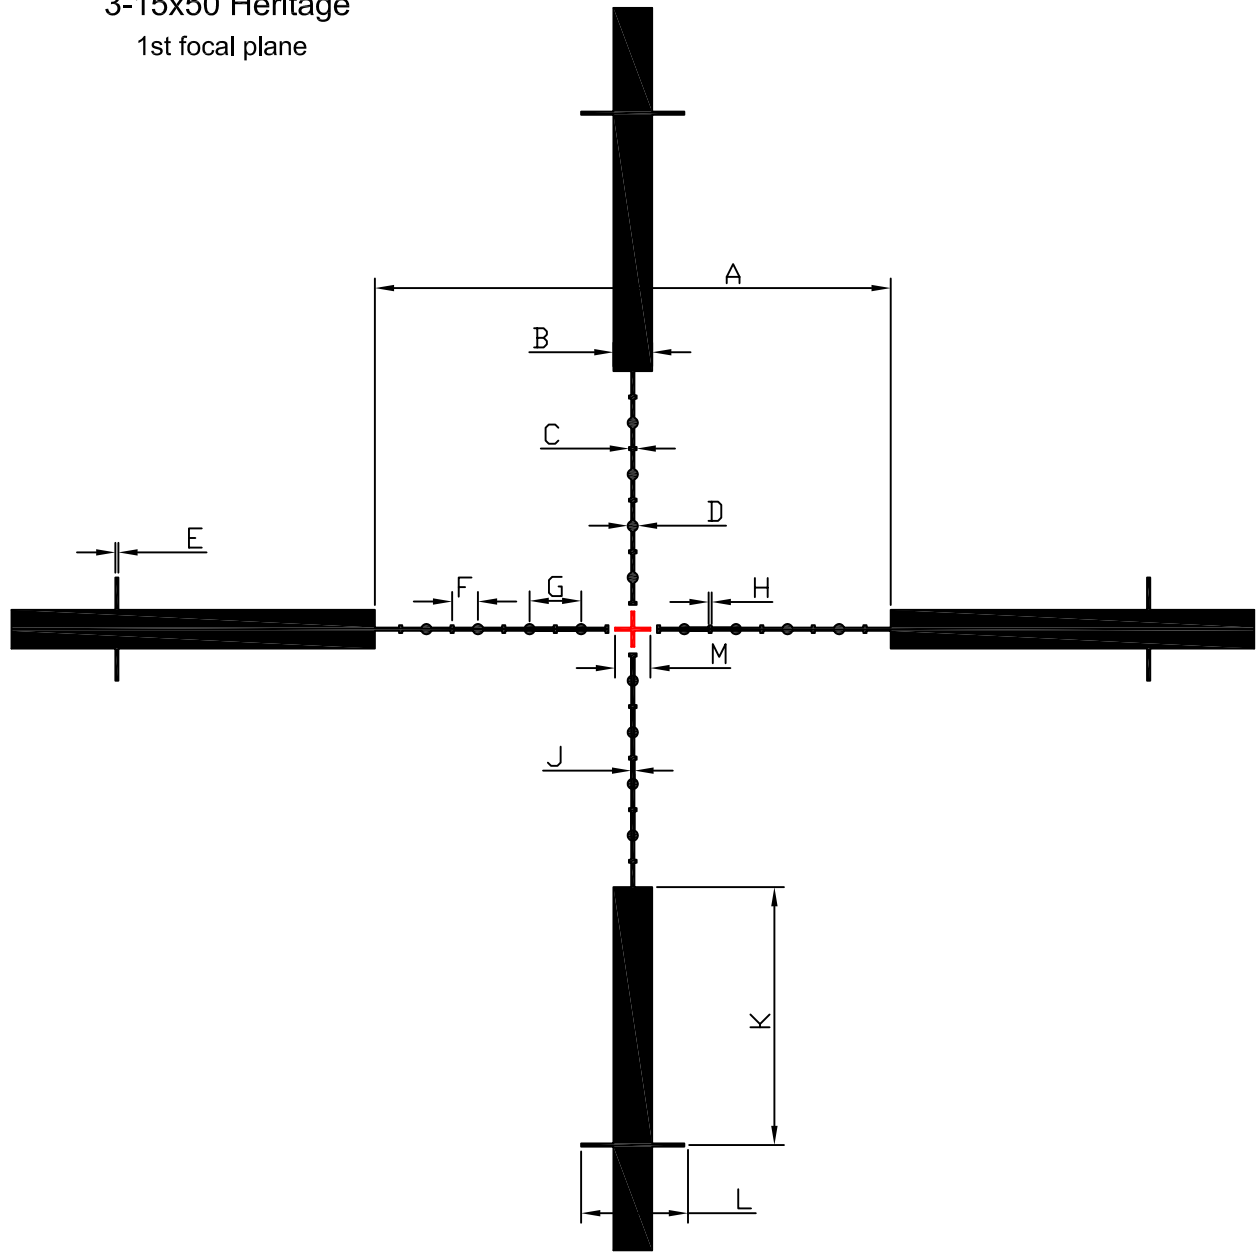

Gen 2 Mil-Dot

3-15x50 Heritage

1st focal plane

not to scale 4/2009

Units	A	B	C	D	E	F	G	H	J	K	L	M
mrad	10	0.75	0.15	0.2	0.06	0.5	1	0.06	0.06	5	2	0.56
in/100yd	36	2.7	0.54	0.72	0.216	1.8	3.6	0.216	0.216	18	7.2	2.0
cm/100m	100	7.5	1.5	2	0.6	5	10	0.6	0.6	50	20	5.6