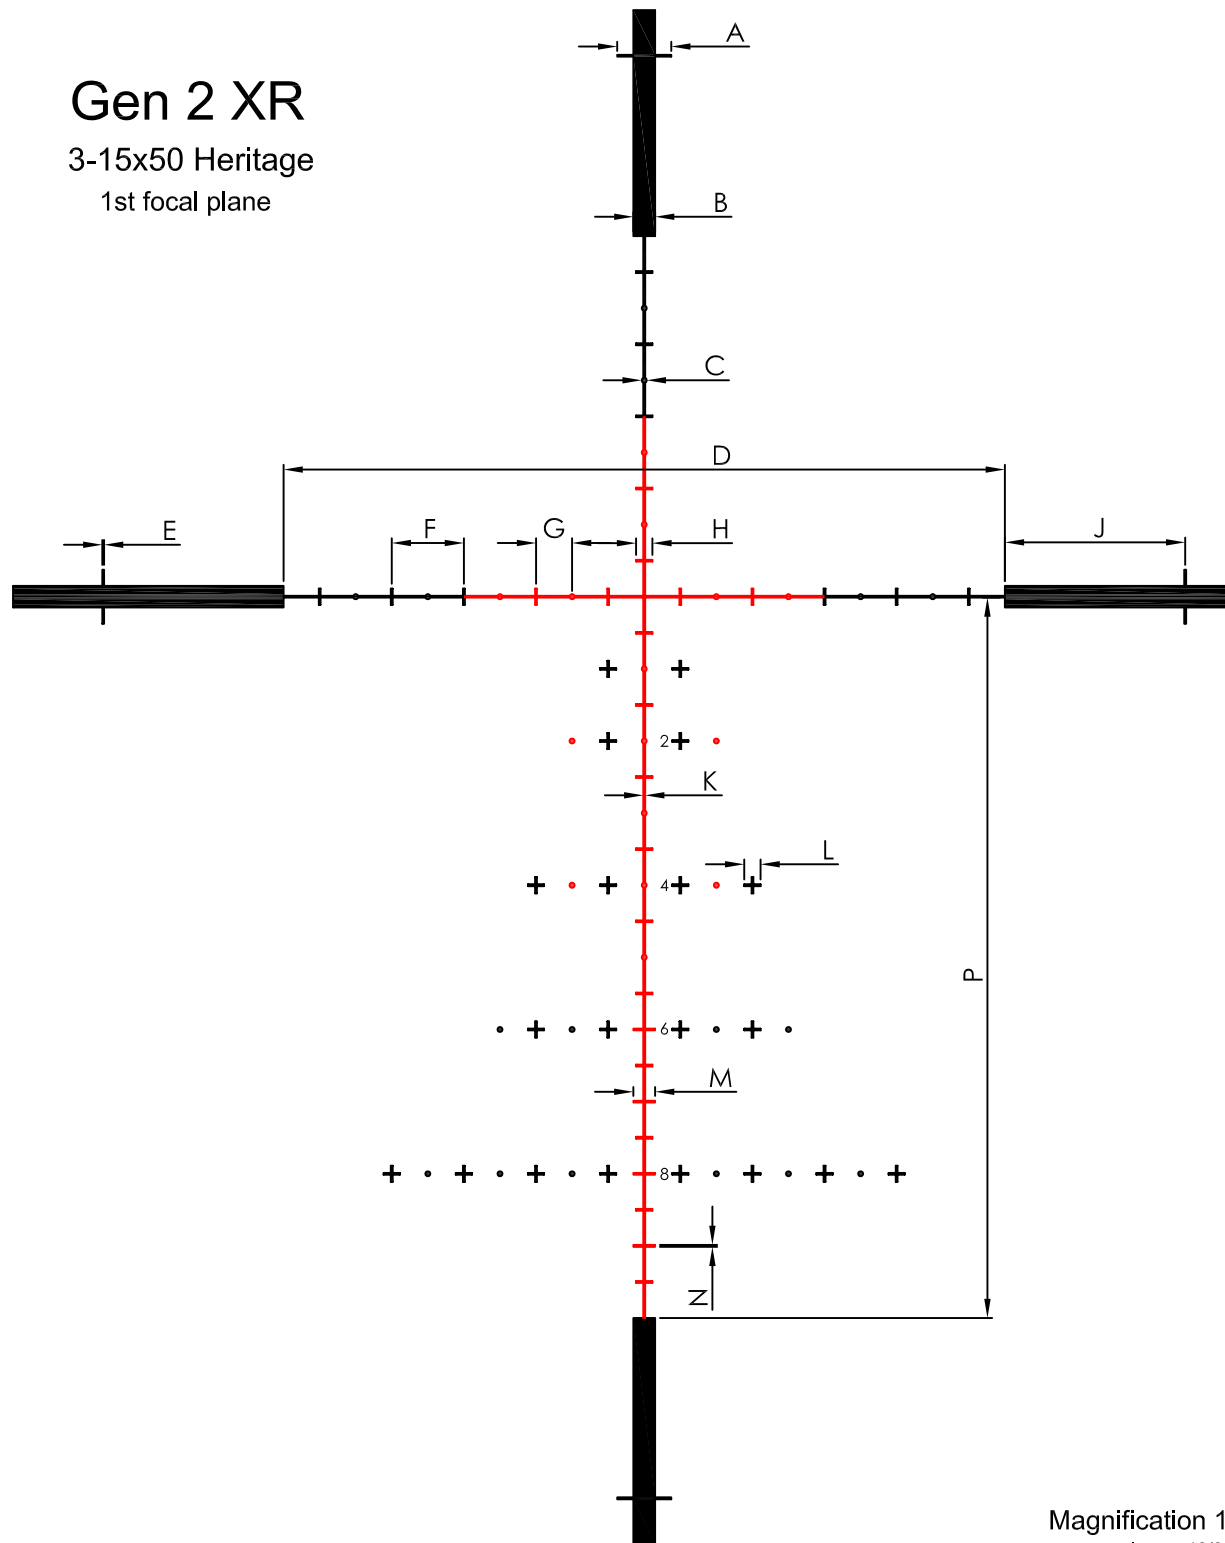

# Gen 2 XR

3-15x50 Heritage

1st focal plane

Magnification 15x  
not to scale 12/2008

Units	A	B	C	D	E	F	G	H	J	K	L	M	N	P
mrاد	0.75	0.30	0.10	10	0.04	1.0	0.5	0.2	2.5	0.04	0.2	0.25	0.04	10
in/100yd	2.7	1.08	0.36	36	0.144	3.6	1.8	0.72	9	0.144	0.72	0.9	0.144	36
cm/100m	7.5	3.0	1.0	100	0.4	10	5	2	25	0.4	2	2.5	0.4	100