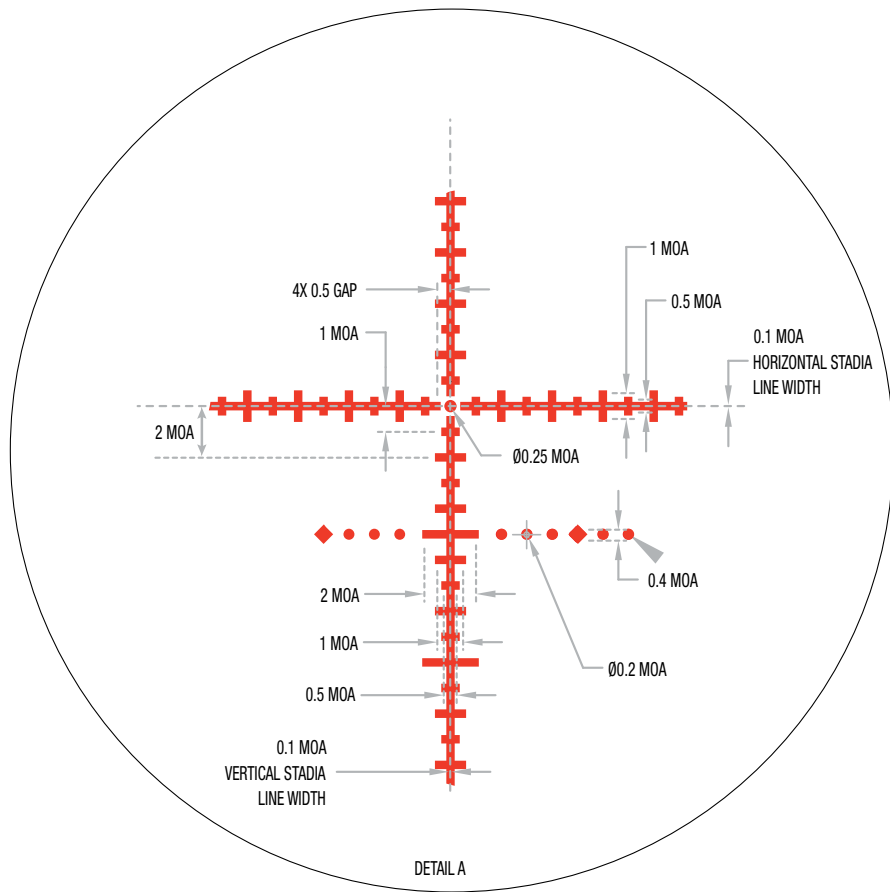

4.5-30x56 AccuPower® » MOA Dot FFP Crosshair Reticle

Available Option:
RS30-C-1900032

*reticles not drawn to scale