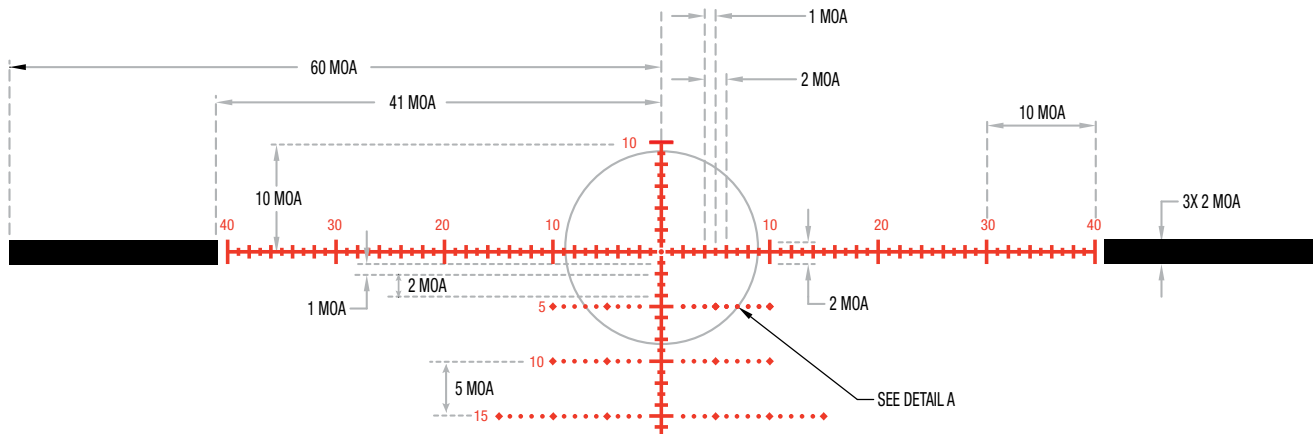

4.5-30x56 AccuPower® » MOA Dot FFP Crosshair Reticle

Available Option:
RS30-C-1900032

*reticles not drawn to scale