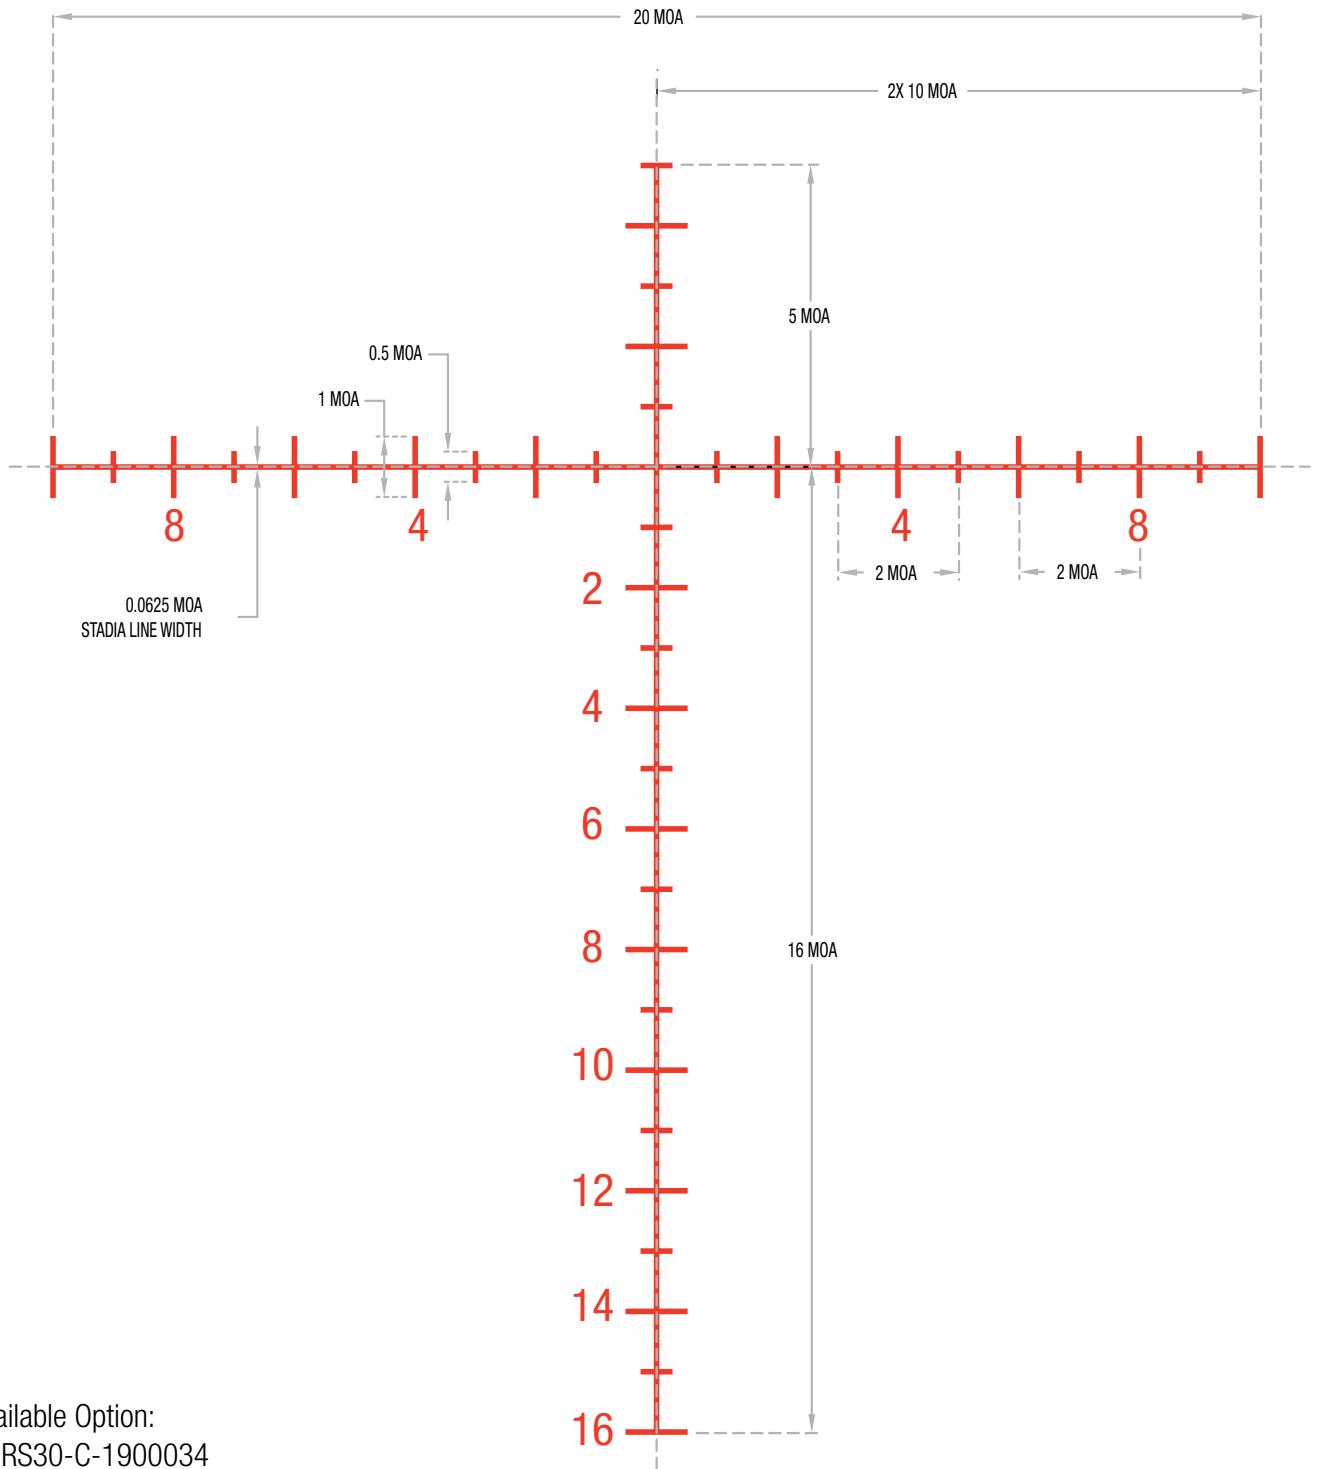

# 4.5-30x56 AccuPower® » MOA Dot SFP Crosshair Reticle

Available Option:  
RS30-C-1900034

*\*reticles not drawn to scale*

**Measurements at High Magnification (MOA)**