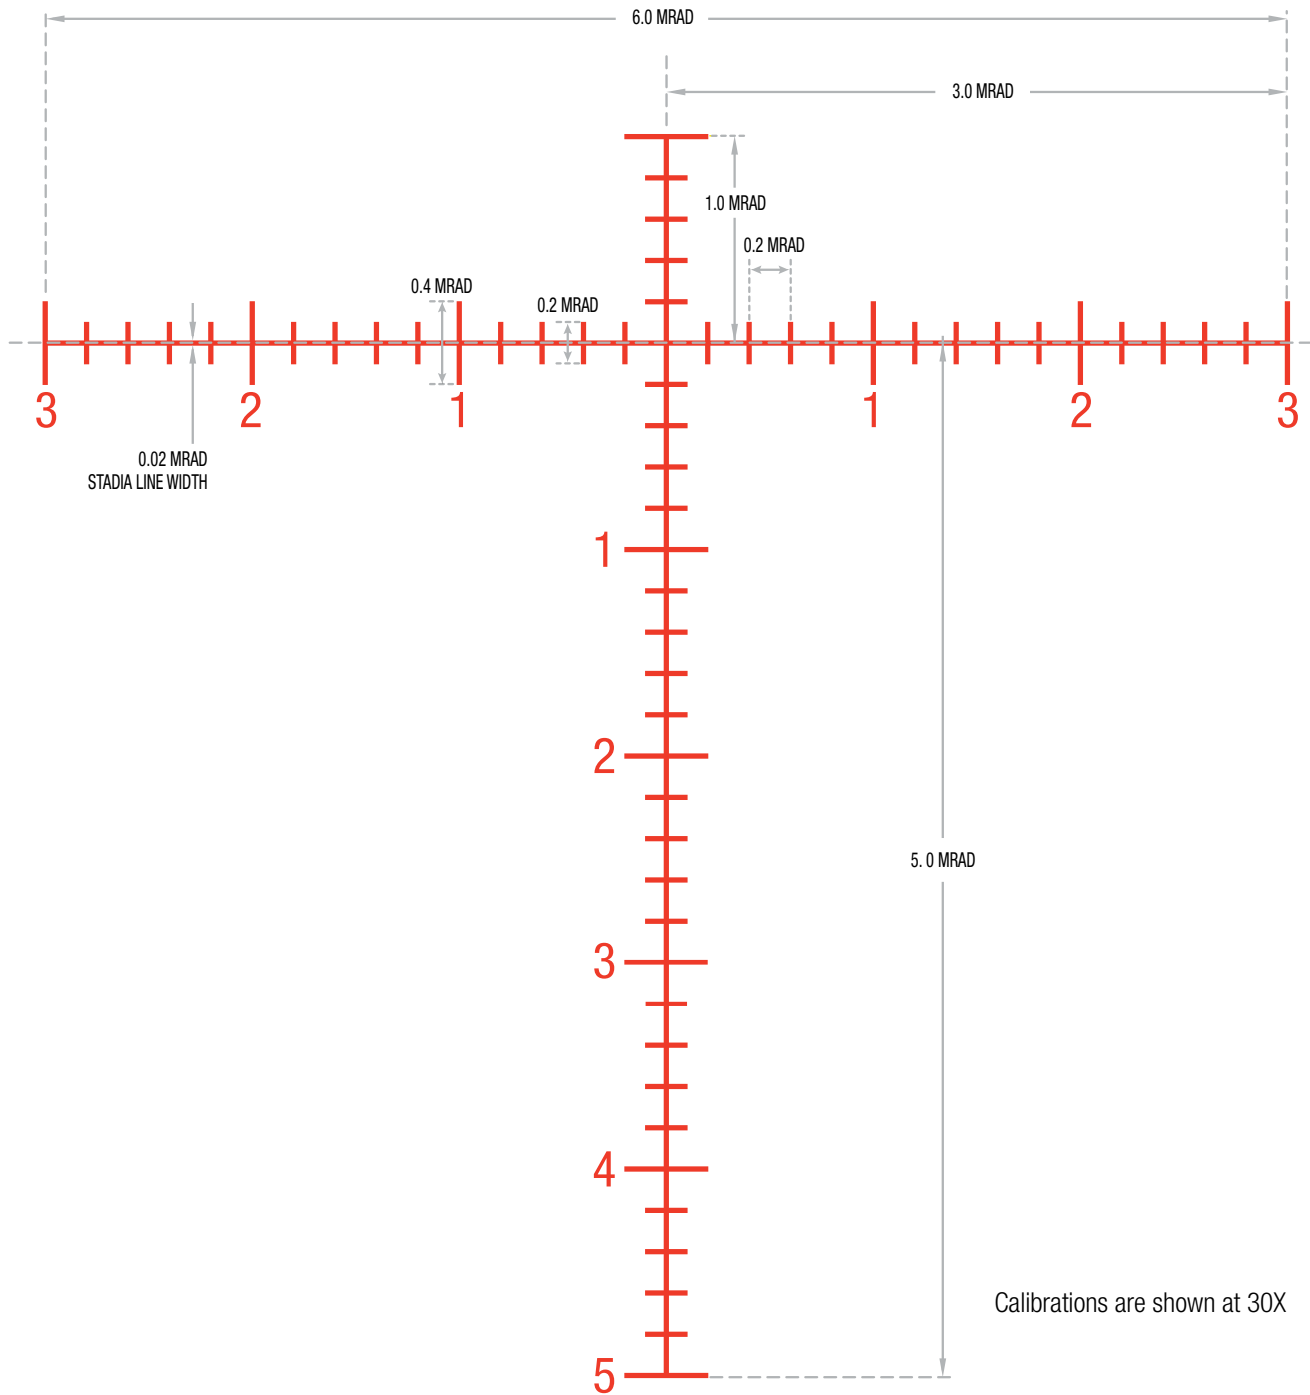

# 4.5-30x56 AccuPower® » MRAD Dot SFP Crosshair Reticle

Calibrations are shown at 30X

Available Option:  
RS30-C-1900035

\*reticles not drawn to scale

Measurements at High Magnification (MRAD)