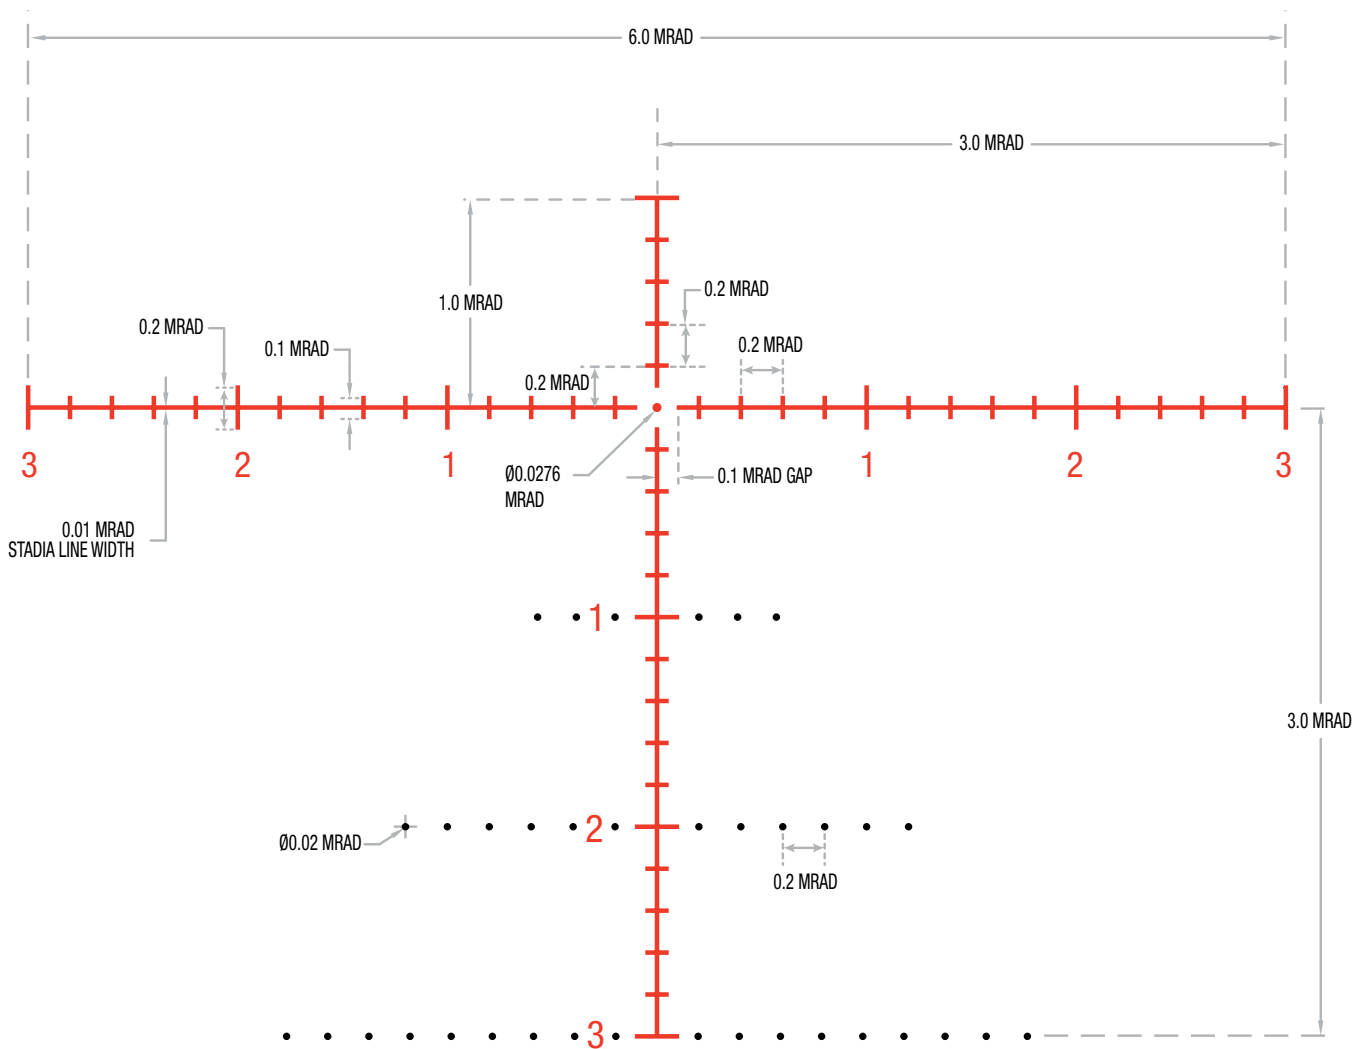

5-50x56 AccuPower® » MRAD Dot Crosshair Reticle

Calibrations are shown at 40X

Available Option:
RS50-C-1900030

*reticles not drawn to scale

Measurements at High Magnification (MRAD)